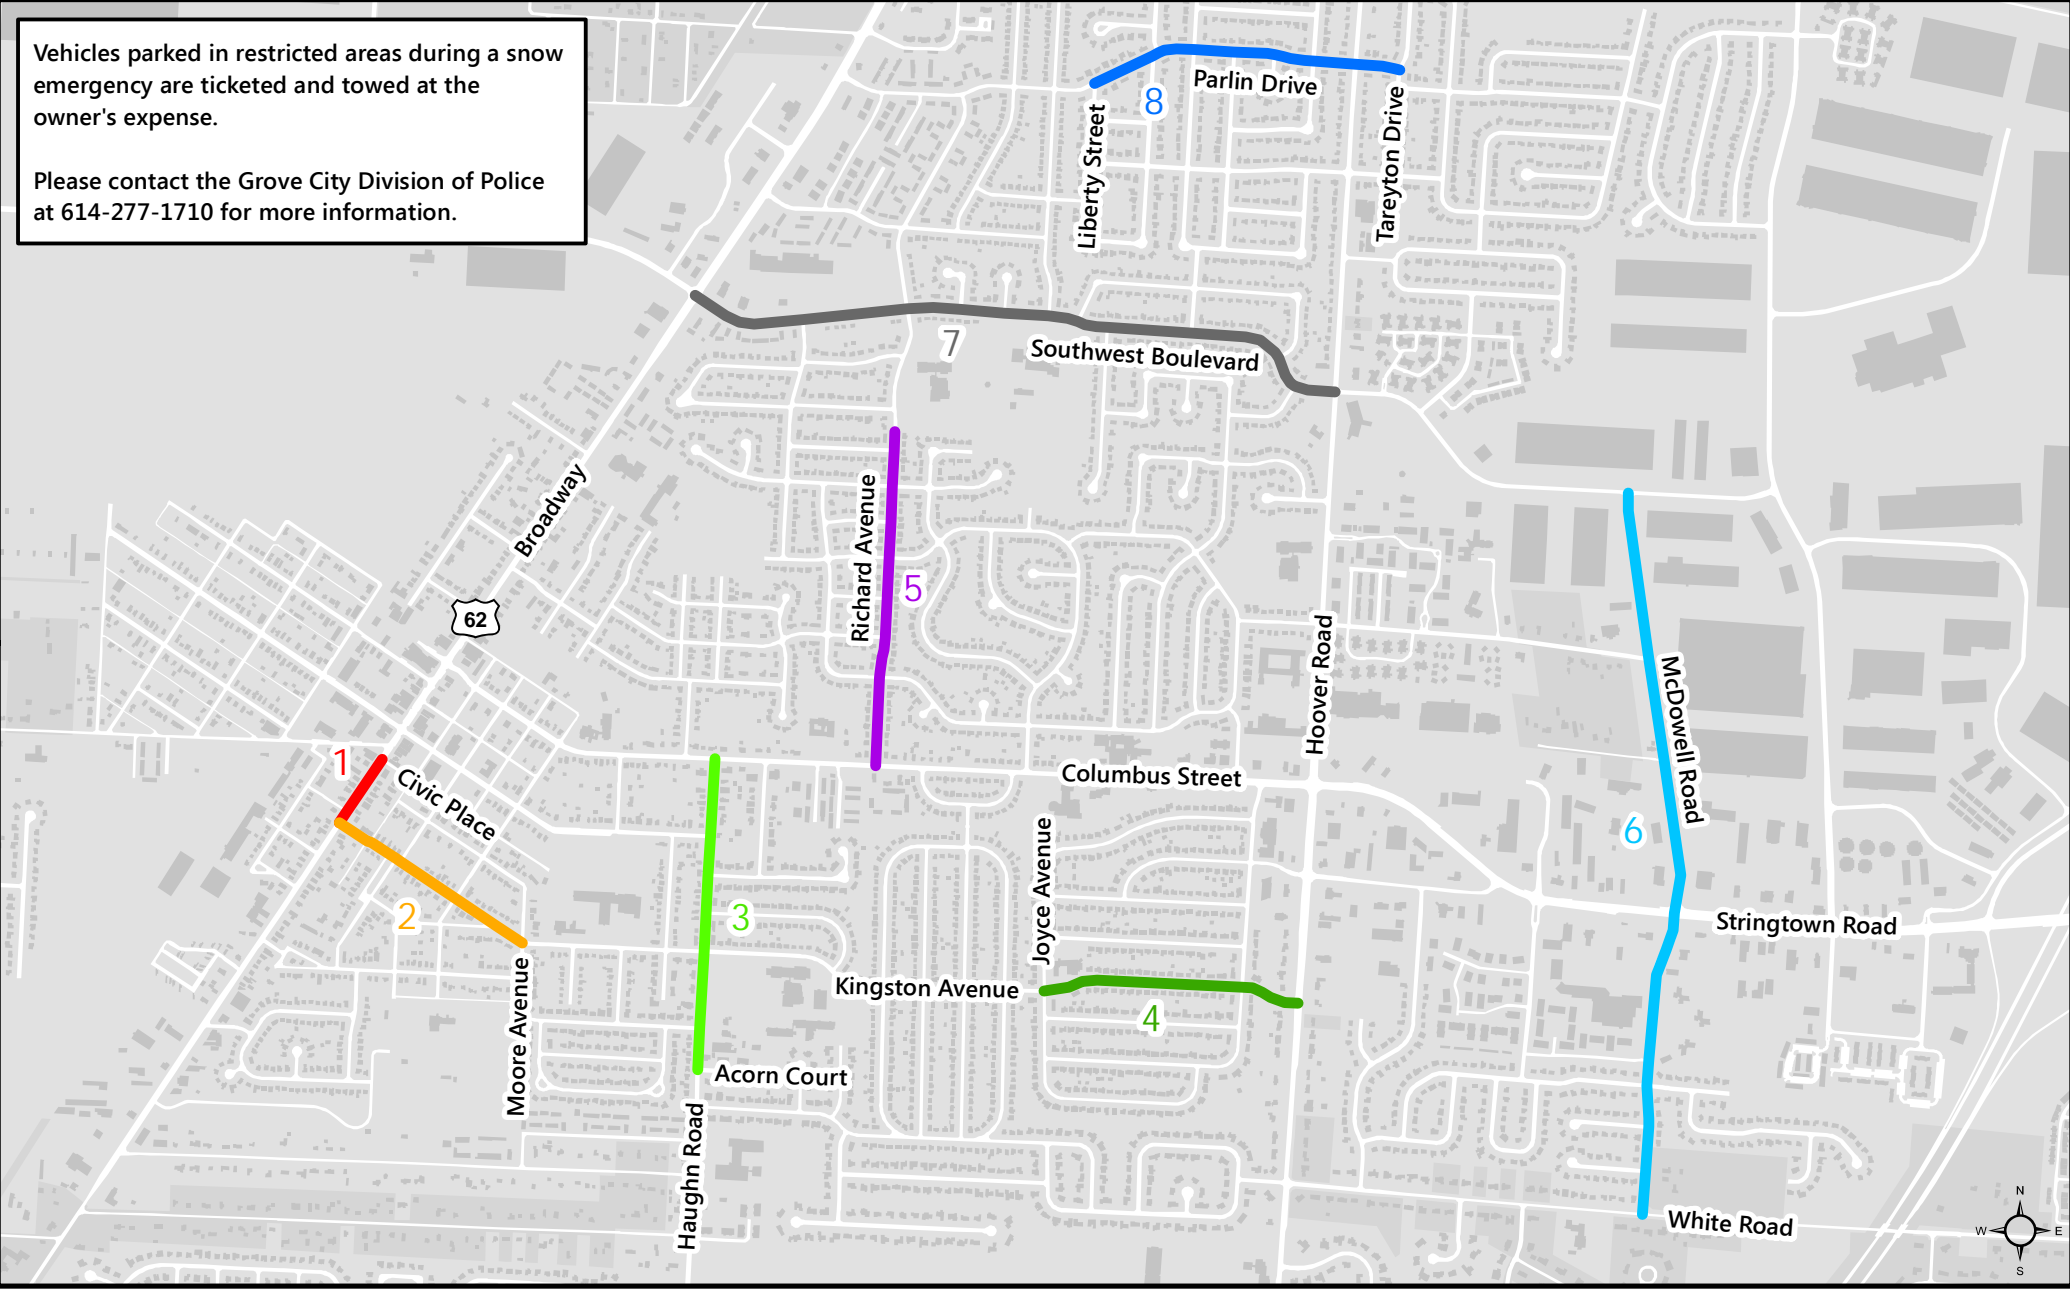

Snow Emergency Parking Restrictions

Vehicles parked in restricted areas during a snow emergency are ticketed and towed at the owner's expense.

Please contact the Grove City Division of Police at 614-277-1710 for more information.

- 1. Broadway - Northbound from Kingston Avenue to Civic Place
- 2. Kingston Avenue - Westbound from Moore Avenue to Broadway
- 3. Haughn Road - Southbound from Columbus Street to Acorn Court
- 4. Kingston Avenue - Westbound from Hoover Road to Joyce Avenue

- 5. Richard Avenue - Northbound from Columbus Street to Richard Ave. Elementary
- 6. McDowell Road - Both Directions between White Road & Southwest Boulevard
- 7. Southwest Boulevard - Both Directions between Broadway & Hoover Road
- 8. Parlin Avenue - Both Directions between Liberty Street & Tareyton Drive